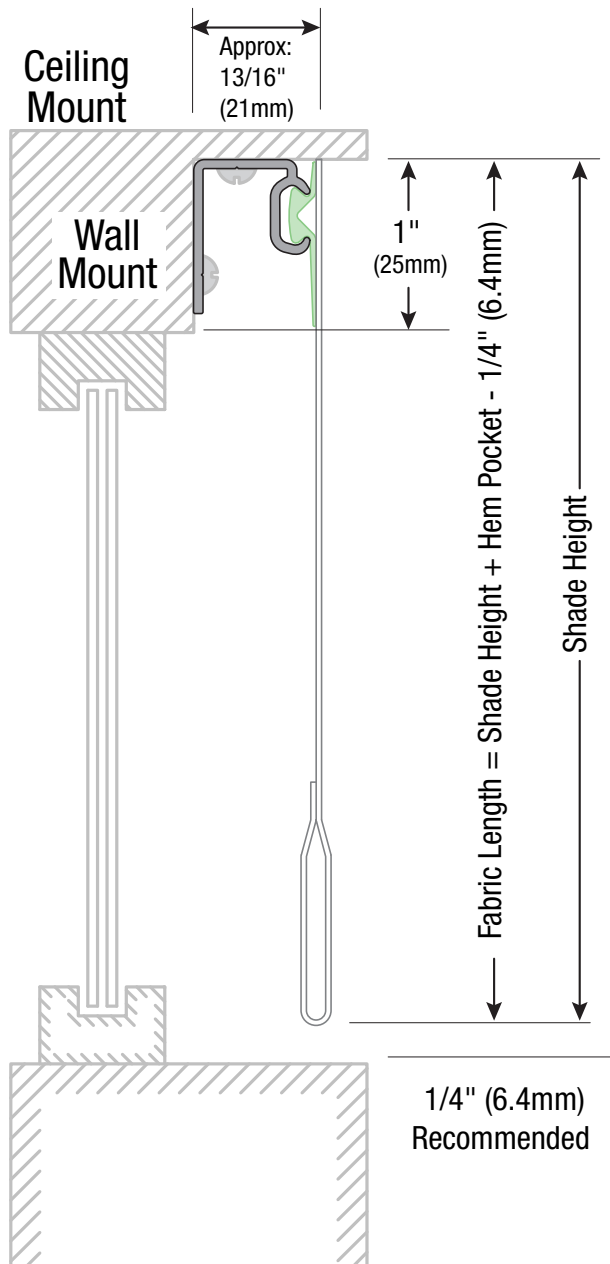

## Simple Signage Solution

When an operational shade may not be possible or a graphic shade is preferred, the Free-Hanging Shade Panel is the solution. This panel makes it easy to match shades or provide coverage in difficult areas. It also offers the ability to hang a graphically-printed panel that can be changed seasonally. It features a stationary, non-operational panel with a hem bar at the bottom. Fabric is attached via a spline to a metal channel. Panels can be changed without removing any mounting hardware and can be wall- or ceiling-mounted.

## Dimensions

## Isometric View of Extrusion