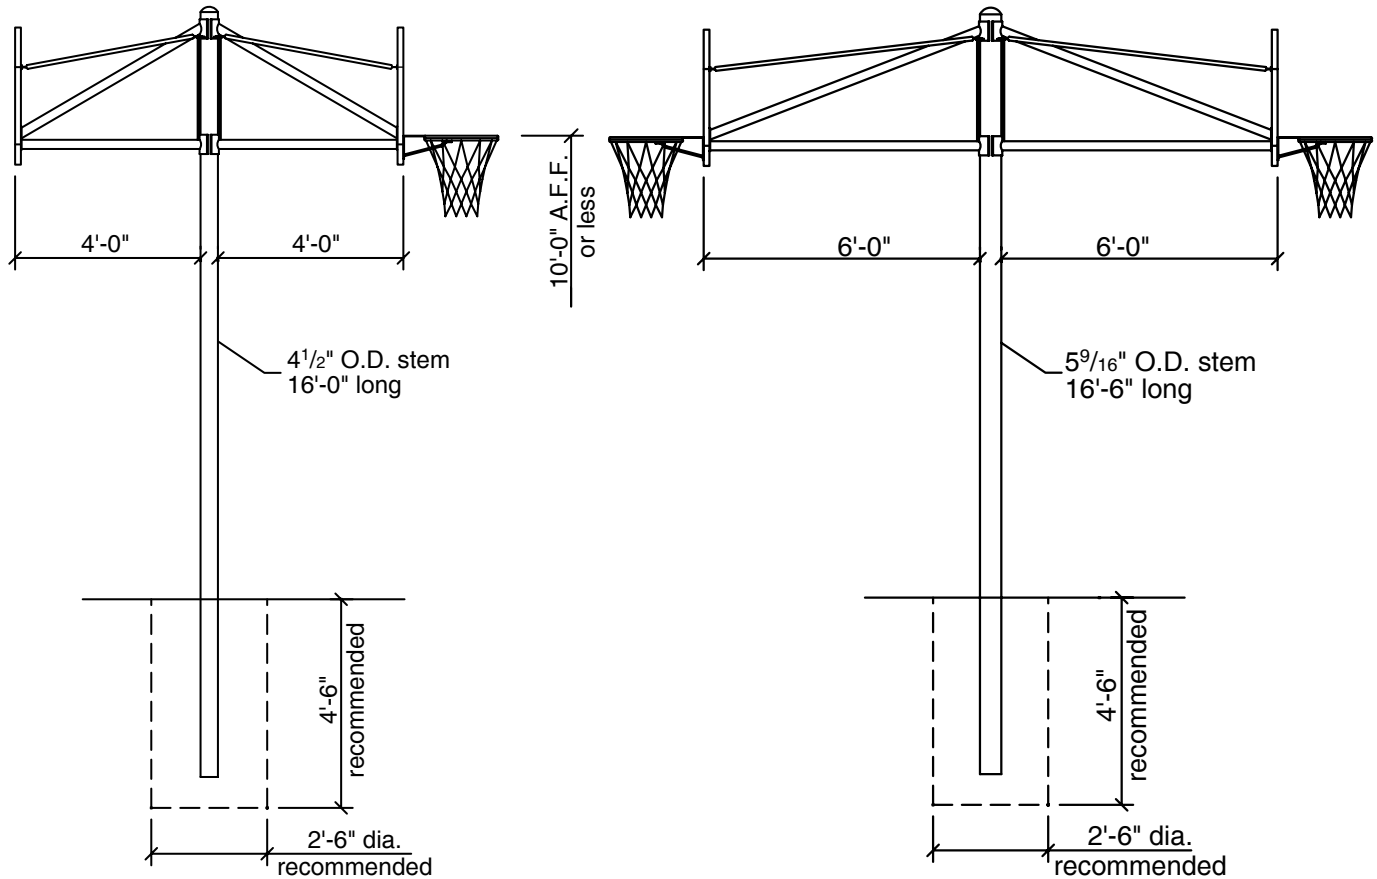

# BASKETBALL OUTDOOR BACK-TO-BACK STYLE

FOR LARGE PLYGROUNDS WITH BAC-TO-BACK COURTS

- Ideal for large playgrounds with courts located end to end, the Straight Style Basketball Post Set features horizontal extensions constructed of a heavy-walled galvanized tube and a vertical post fitting. Extension can be installed from 0' to 10' (0-3.05 m) above court level. The backboards and goals bolt directly to the extensions forming a solid unit. This eliminates strain on the backboards if a player hangs on the goal, by transferring the load to the heavy-duty steel post. Post is capped for protection from weather.

## FEATURES: 5069XY

- 4-1/2" (114 mm) OD straight post with two 4' (1.22 m) adjustable height extensions.

## FEATURES: 5060XY

- 5-9/16" (141 mm) OD straight post with two 6' (1.83 m) adjustable height extensions.

## OPTIONS:

- Backstop is available with a variety of backboards and goals.  
**Part number: X** indicates backboard.  
**Part number: Y** indicates goal.
- Outdoor backstop pad.