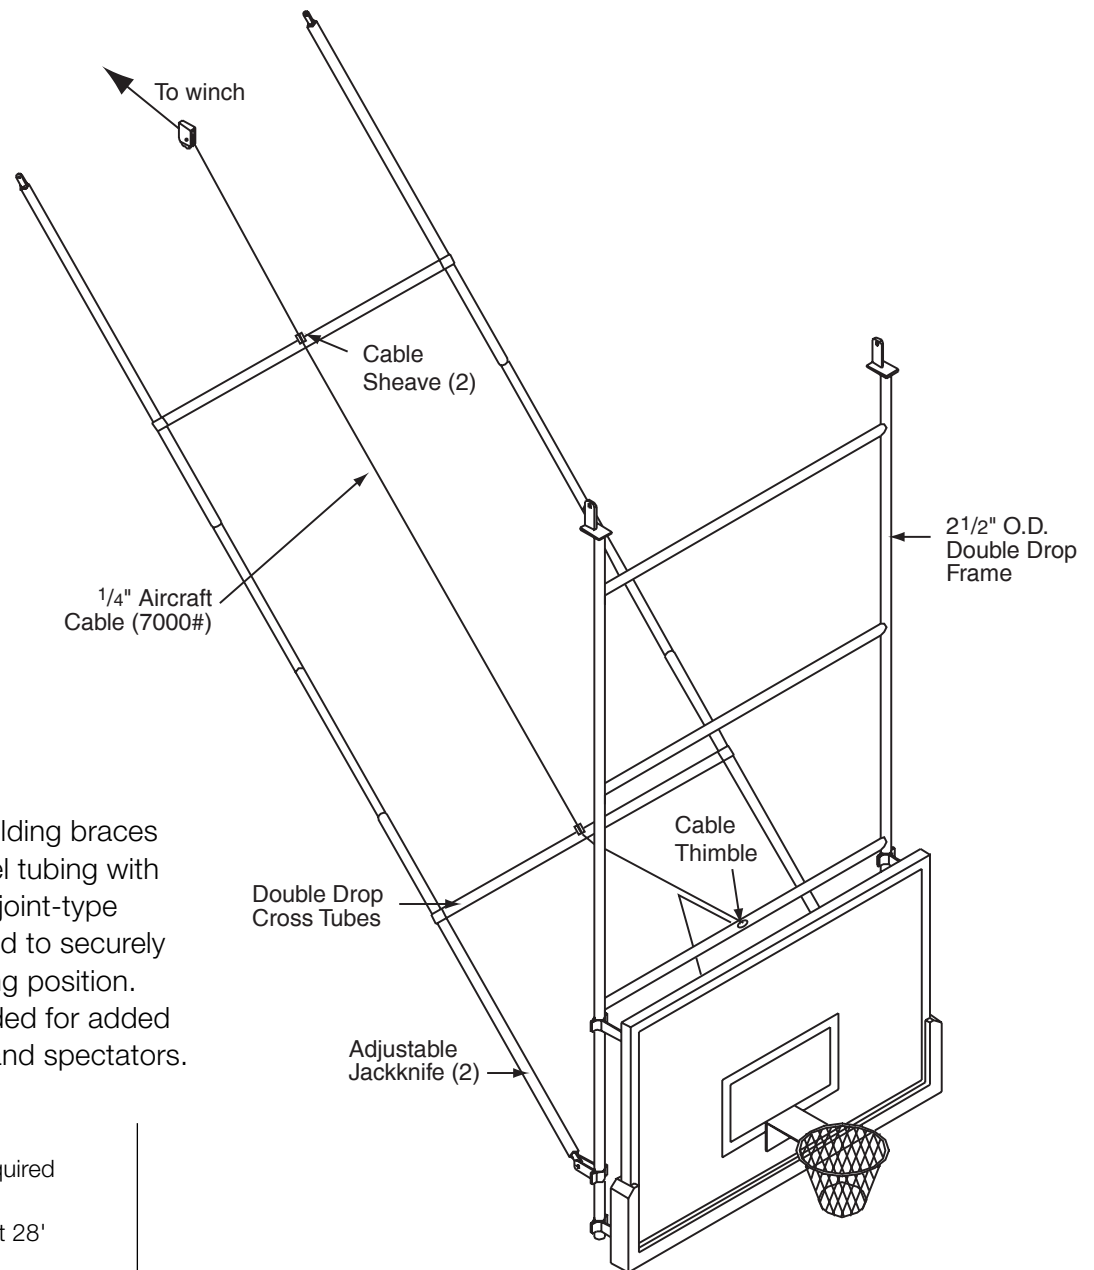

BASKETBALL BACKSTOPS DDTB-25

DOUBLE-DROP, CEILING SUSPENDED, REAR-FOLDING, REAR-BRACED

- Fully adjustable rear folding braces are constructed of steel tubing with a jackknife-style, knee joint-type folding system designed to securely hold backstop in playing position. Safety belt recommended for added protection for players and spectators.

FEATURES:

- Electric or manual winch required for operation.
- Maximum attachment height 28' (8.5 m).
- 2 1/2" (63.5 mm) Outside diameter double drop frame.

OPTIONS:

- Optional safety belt available for added protection.
- Frames have black or white powder coat finish; other color options available.