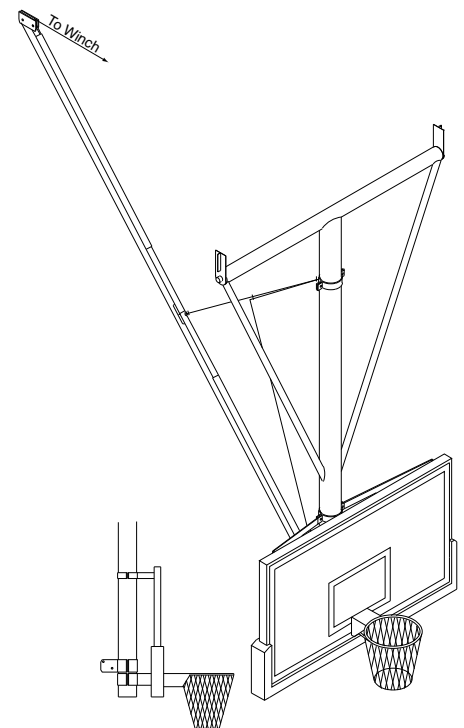

OPTIONS:

- Frames have black or white powder coat finish; other color options available.

SUPPORTING DOCUMENTS

Access dimensions, specifications, instructions, technical drawings and other supporting documents located at: draperinc.com/documents.aspx

For more information on this product visit: draperinc.com/gymequipment/basketballbackstops.aspx