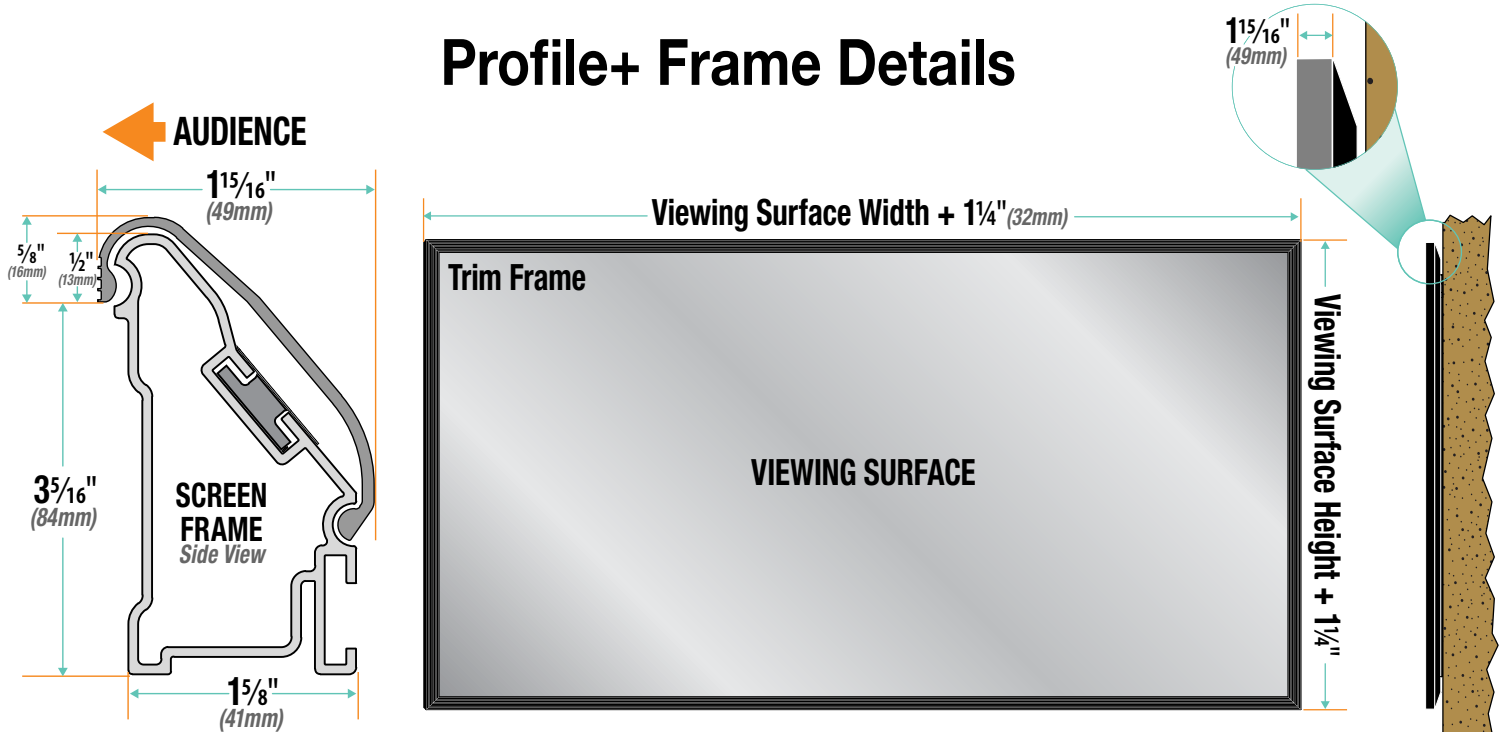

#### Dimensions & Data

Nominal Diagonal	Image Area	Overall H x W	Net Wt. (lbs.)	Qty.
<b>16:10 Format</b>				
94"	50" x 80"	51 1/4" x 81 1/4"	30	
109"	57 1/2" x 92"	58 3/4" x 93 1/4"	33	
113"	60" x 96"	61 1/4" x 97 1/4"	56	
123"	65" x 104"	66 1/4" x 105 1/4"	58	
137"	72 1/2" x 116"	73 3/4" x 117 1/4"	59	
165"	87 1/2" x 140"	88 3/4" x 141 1/4"	63	
198"	105" x 168"	106 1/4" x 169 1/4"	67	
226"	120" x 192"	121 1/4" x 193 1/4"	78	
255"	135" x 216"	136 1/4" x 217 1/4"	90	
283"	150" x 240"	151 1/4" x 241 1/4"	101	
<b>HDTV Format (16:9)</b>				
92"	45" x 80"	46 1/4" x 81 1/4"	47	
100"	49" x 87"	50 1/4" x 88 1/4"	50	
106"	52" x 92"	53 1/2" x 93 1/4"	54	
110"	54" x 96"	55 1/4" x 97 1/4"	56	
119"	58" x 104"	59 1/4" x 105 1/4"	58	
133"	65" x 116"	66 1/4" x 117 1/4"	62	
161"	79" x 140"	80 1/4" x 141 1/4"	65	
193"	94 1/2" x 168"	95 3/4" x 169 1/4"	69	
220"	108" x 192"	109 1/4" x 193 1/4"	78	
248"	121 1/2" x 216"	122 3/4" x 217 1/4"	90	
275"	135" x 240"	136 1/2" x 241 1/4"	101	
<b>CinemaScope Format (2.35:1)</b>				
115"	45" x 105 3/4"	46 1/4" x 107"	58	
132"	52" x 122"	53 1/4" x 123 3/4"	62	
148"	58" x 136 1/4"	59 1/4" x 137 1/2"	65	
166"	65" x 152 3/4"	66 1/4" x 154"	69	
204"	80" x 188"	81 1/4" x 189 1/4"	78	
230"	90" x 211 1/2"	91 1/4" x 212 3/4"	90	
248"	97" x 228"	98 1/4" x 229 1/4"	101	
260"	101 3/4" x 239 1/4"	103" x 240 1/2"	102	
<b>Custom Size</b>				

## Profile+ Frame Details